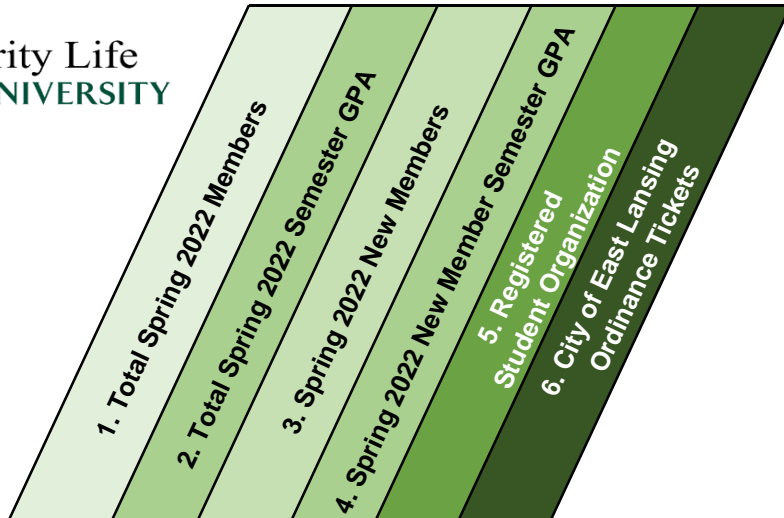

Spring 2022 Fraternity & Sorority Community Card

- 1- Total members reported to Michigan State Fraternity & Sorority Life.
- 2- The Spring 2022 Semester Grade Point Average for each chapter.
- 3- Total number of Spring 2022 New Members. N/A= Under 3 members.
- 4- The Spring 2022 Semester Grade Point Average for New Members.
- 5- Is a Registered Student Organization at Michigan State University. PROB = on RSO probation. TRA = RSO Temporary Restraining Action.
- 6- City Ordinance tickets shared by the City of East Lansing.

Fraternity & Sorority Life
MICHIGAN STATE UNIVERSITY

The Fraternity & Sorority Community Card shows a snapshot of key measures for each chapter in the governing councils: Interfraternity Council (IFC), Multicultural Greek Council (MGC), National Pan-Hellenic Council (NPHC) and Panhellenic Council (PC). The data is gathered from reporting by each chapter and council.