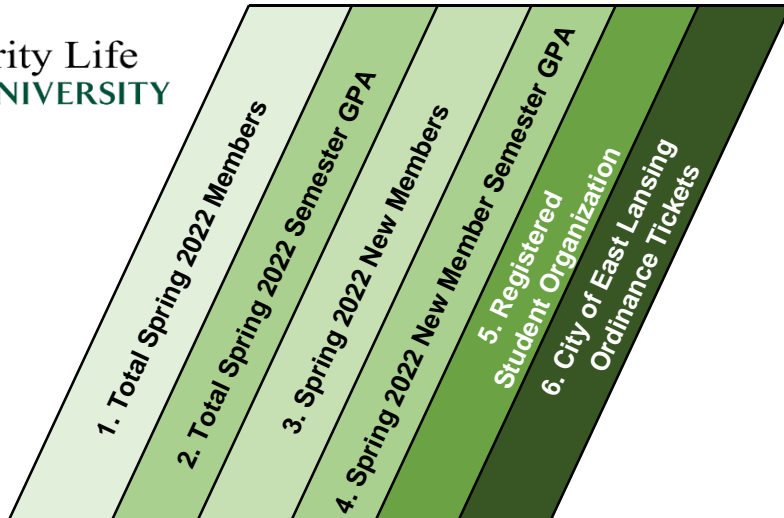

Total Spring 22 New Members: 377

Spring 2022 Fraternity & Sorority Community Card

- 1- Total members reported to Michigan State Fraternity & Sorority Life.
- 2- The Spring 2022 Semester Grade Point Average for each chapter.
- 3- Total number of Spring 2022 New Members. N/A= Under 3 members.
- 4- The Spring 2022 Semester Grade Point Average for New Members.
- 5- Is a Registered Student Organization at Michigan State University. PROB = on RSO probation. TRA = RSO Temporary Restraining Action.
- 6- City Ordinance tickets shared by the City of East Lansing.

Fraternity & Sorority Life
MICHIGAN STATE UNIVERSITY

The Fraternity & Sorority Community Card shows a snapshot of key measures for each chapter in the governing councils: Interfraternity Council (IFC), Multicultural Greek Council (MGC), National Pan-Hellenic Council (NPHC) and Panhellenic Council (PC). The data is gathered from reporting by each chapter and council.