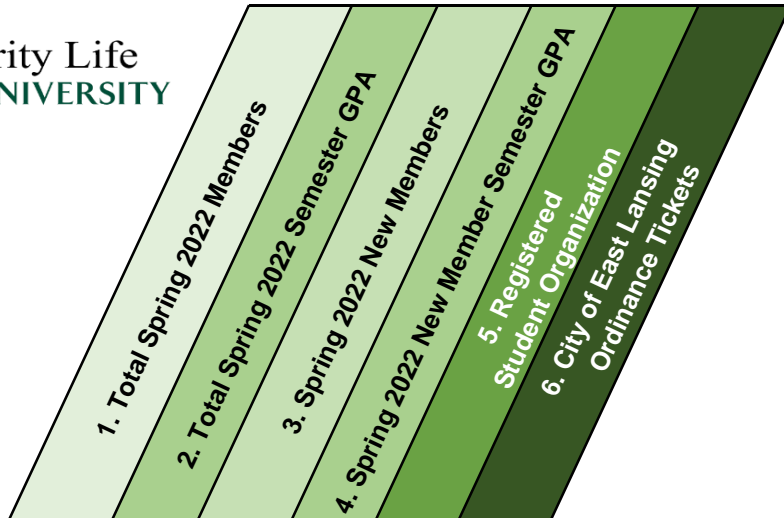

Spring 2022 Fraternity & Sorority Community Card

- 1- Total members reported to Michigan State Fraternity & Sorority Life.
- 2- The Spring 2022 Semester Grade Point Average for each chapter.
- 3- Total number of Spring 2022 New Members. N/A= Under 3 members.
- 4- The Spring 2022 Semester Grade Point Average for New Members.
- 5- Is a Registered Student Organization at Michigan State University. PROB = on RSO probation. TRA = RSO Temporary Restraining Action.
- 6- City Ordinance tickets shared by the City of East Lansing.

Fraternity & Sorority Life
MICHIGAN STATE UNIVERSITY

The Fraternity & Sorority Community Card shows a snapshot of key measures for each chapter in the governing councils: Interfraternity Council (IFC), Multicultural Greek Council (MGC), National Pan-Hellenic Council (NPHC) and Panhellenic Council (PC). The data is gathered from reporting by each chapter and council.

	1. Total Spring 2022 Members	2. Total Spring 2022 Semester GPA	3. Spring 2022 New Members	4. Spring 2022 New Member Semester GPA	5. Registered Student Organization	6. City of East Lansing Ordinance Tickets
Sigma Pi	115	3.04	13	2.53	No	1
Sigma Tau Gamma	55	2.77	10	2.77	No	0
Tau Kappa Epsilon	39	3.16	5	3.18	Yes	0
Theta Chi	140	2.81	15	2.69	Yes	3
Theta Delta Chi	80	2.9	10	2.69	Yes	0
Triangle	55	2.92	2	N/A	Yes	0
Zeta Beta Tau	15	2.83	8	2.97	No	0
Zeta Phi Beta	10	2.35	5	2.33	Yes	0
Zeta Psi	34	2.73	2	N/A	Yes	0
Zeta Tau Alpha	185	3.22	3	3.32	Yes	0
TOTAL	4895	3.22	140	2.88		15
Chapters Inactive Spring 2022						
Alpha Phi Gamma						
Delta Lambda Phi						
Iota Phi Theta